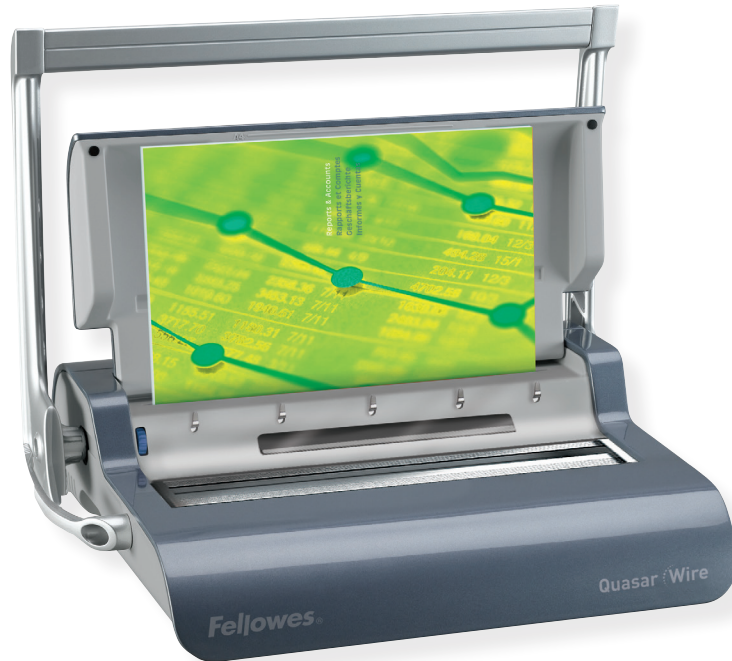

## Small Office Binding Machine

### Specifications

Model	Quasar™ Wire
Staples No.	836391
Mfr. No.	5217401
Binding Type	Wire
Punching Capacity	15 Sheets
Punching Type	Manual
Binding Capacity	130 Sheets
Adjustable Punching Depth	No
Vertical Punching	Yes
Binding Element Selector	Yes
Dimensions	5.12" x 18.12" x 15.37"
Warranty	2 Years

#### Edge Guide

Rotary edge guide adjustment accurately centers documents.

#### Vertical Load Capability

Perfect punch alignment in seconds.